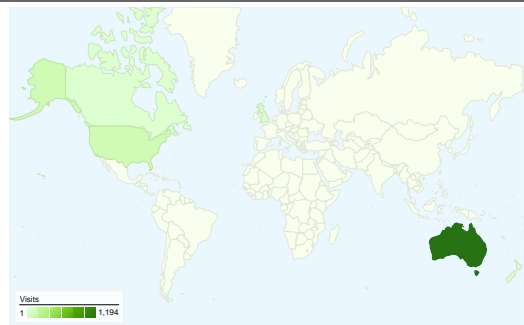

Site Usage

1,544 Visits
 Previous: 1,621 (-4.75%)

56.67% Bounce Rate
 Previous: 51.45% (10.15%)

4,935 Pageviews
 Previous: 5,515 (-10.52%)

00:02:23 Avg. Time on Site
 Previous: 00:02:32 (-6.20%)

3.20 Pages/Visit
 Previous: 3.40 (-6.05%)

67.68% % New Visits
 Previous: 70.76% (-4.35%)

Visitors Overview

Visitors
1,167

Map Overlay world

Traffic Sources Overview

Content Overview		
Pages	Pageviews	% Pageviews
/Document1.aspx?id=6		
May 1, 2008 - May 31, 2008	901	16.34%
Jun 1, 2008 - Jun 30, 2008	883	17.89%
% Change	-2.00%	-2.00%
/NewsItem.aspx?id=2062		
May 1, 2008 - May 31, 2008	199	3.61%
Jun 1, 2008 - Jun 30, 2008	159	3.22%
% Change	-20.10%	-20.10%
/Document1.aspx?id=489		
May 1, 2008 - May 31, 2008	91	1.65%
Jun 1, 2008 - Jun 30, 2008	103	2.09%
% Change	13.19%	13.19%
/Document1.aspx?id=23		
May 1, 2008 - May 31, 2008	125	2.27%
Jun 1, 2008 - Jun 30, 2008	100	2.03%
% Change	-20.00%	-20.00%
/Document1.aspx?id=690		
May 1, 2008 - May 31, 2008	108	1.96%
Jun 1, 2008 - Jun 30, 2008	97	1.97%
% Change	-10.19%	-10.19%

1,167 people visited this site

 **1,544 Visits**
Previous: 1,621 (-4.75%)

 **1,167 Absolute Unique Visitors**
Previous: 1,260 (-7.38%)

 **4,935 Pageviews**
Previous: 5,515 (-10.52%)

 **3.20 Average Pageviews**
Previous: 3.40 (-6.05%)

Traffic Sources Overview

Jun 1, 2008 - Jun 30, 2008
Comparing to: May 1, 2008 - May 31, 2008

All traffic sources sent a total of 1,544 visits

17.94% Direct Traffic
Previous: 15.98% (12.28%)

15.16% Referring Sites
Previous: 15.42% (-1.73%)