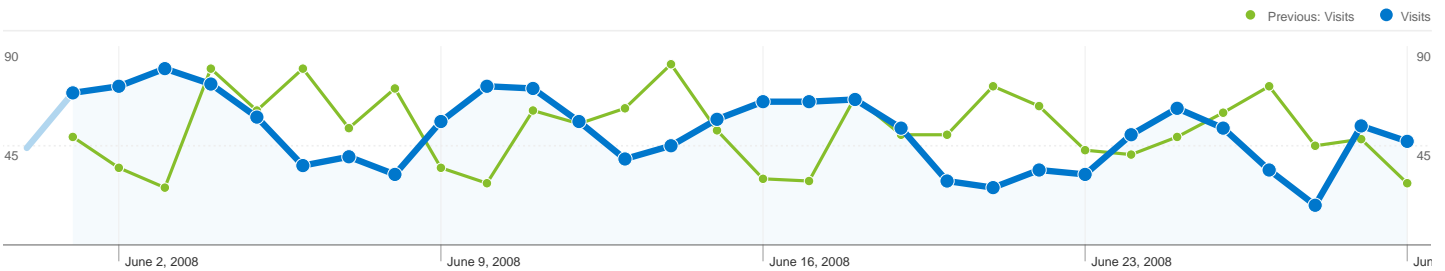

Site Usage

1,544 Visits
 Previous: 1,621 (-4.75%)

56.67% Bounce Rate
 Previous: 51.45% (10.15%)

4,935 Pageviews
 Previous: 5,515 (-10.52%)

00:02:23 Avg. Time on Site
 Previous: 00:02:32 (-6.20%)

3.20 Pages/Visit
 Previous: 3.40 (-6.05%)

1,167 people visited this site

 **1,544 Visits**
Previous: 1,621 (-4.75%)

 **1,167 Absolute Unique Visitors**
Previous: 1,260 (-7.38%)

 **4,935 Pageviews**
Previous: 5,515 (-10.52%)

 **3.20 Average Pageviews**
Previous: 3.40 (-6.05%)

 **00:02:23 Time on Site**
Previous: 00:02:32 (-6.20%)

 **56.67% Bounce Rate**
Previous: 51.45% (10.15%)

 **67.75% New Visits**
Previous: 70.70% (-4.17%)

Technical Profile

Browser	Visits	% visits	Connection Speed	Visits	% visits
Internet Explorer			Unknown		
May 1, 2008 - May 31, 2008	1,237	76.31%	May 1, 2008 - May 31, 2008	974	60.09%
Jun 1, 2008 - Jun 30, 2008	1,187	76.88%	Jun 1, 2008 - Jun 30, 2008	862	55.83%
% Change	-4.04%	-4.04%	% Change	-11.50%	-11.50%
Firefox			DSL		
May 1, 2008 - May 31, 2008	287	17.71%	May 1, 2008 - May 31, 2008	270	16.66%
Jun 1, 2008 - Jun 30, 2008	250	16.19%	Jun 1, 2008 - Jun 30, 2008	260	16.84%
% Change	-12.89%	-12.89%	% Change	-3.70%	-3.70%
Safari			Dialup		
May 1, 2008 - May 31, 2008	58	3.58%	May 1, 2008 - May 31, 2008	144	8.88%
Jun 1, 2008 - Jun 30, 2008	55	3.56%	Jun 1, 2008 - Jun 30, 2008	203	13.15%

Traffic Sources Overview

Jun 1, 2008 - Jun 30, 2008
Comparing to: May 1, 2008 - May 31, 2008

All traffic sources sent a total of 1,544 visits

17.94% Direct Traffic
Previous: 15.98% (12.28%)

15.16% Referring Sites
Previous: 15.42% (-1.73%)