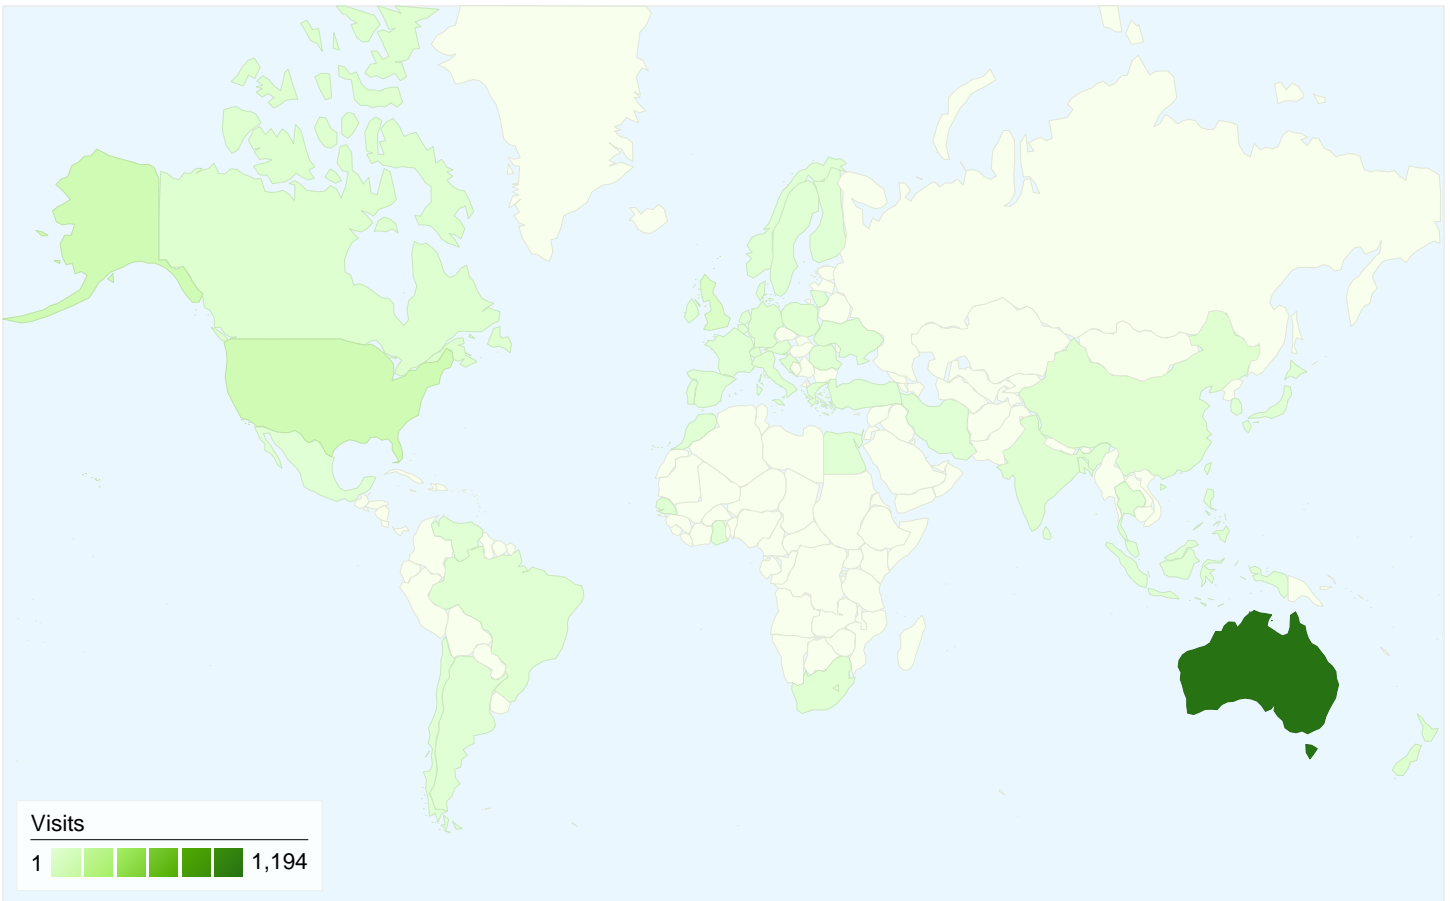

Traffic Sources Overview

Jun 1, 2008 - Jun 30, 2008
Comparing to: May 1, 2008 - May 31, 2008

All traffic sources sent a total of 1,544 visits

17.94% Direct Traffic
Previous: 15.98% (12.28%)

15.16% Referring Sites
Previous: 15.42% (-1.73%)

66.84% Search Engines
Previous: 68.60% (-2.57%)

- Search Engines
1,032 (66.84%)
- Direct Traffic
277 (17.94%)
- Referring Sites
234 (15.16%)
- Other
1 (0.06%)

Top Traffic Sources

Sources	Visits	% visits
google (organic)		
May 1, 2008 - May 31, 2008	1,053	64.96%
Jun 1, 2008 - Jun 30, 2008	951	61.59%
% Change	-9.69%	-9.69%
(direct) ((none))		
May 1, 2008 - May 31, 2008	259	15.98%
Jun 1, 2008 - Jun 30, 2008	277	17.94%
% Change	6.95%	6.95%
images.google.com (referral)		
May 1, 2008 - May 31, 2008	84	5.18%
Jun 1, 2008 - Jun 30, 2008	56	3.63%
% Change	-33.33%	-33.33%
yahoo (organic)		
May 1, 2008 - May 31, 2008	33	2.04%
Jun 1, 2008 - Jun 30, 2008	49	3.17%
% Change	48.48%	48.48%
narrabri.net (referral)		
May 1, 2008 - May 31, 2008	24	1.48%

Jun 1, 2008 - Jun 30, 2008	28	1.81%
% Change	16.67%	16.67%

Jun 1, 2008 - Jun 30, 2008	15	1.45%
% Change	36.36%	36.36%

1,544 visits came from 58 countries/territories

Site Usage

Visits 1,544 Previous: 1,621 (-4.75%)	Pages/Visit 3.20 Previous: 3.40 (-6.05%)	Avg. Time on Site 00:02:23 Previous: 00:02:32 (-6.20%)	% New Visits 67.75% Previous: 70.70% (-4.17%)	Bounce Rate 56.67% Previous: 51.45% (10.15%)	
Country/Territory	Visits	Pages/Visit	Avg. Time on Site	% New Visits	Bounce Rate
Australia					
June 1, 2008 - June 30, 2008	1,194	3.32	00:02:42	60.30%	51.59%
May 1, 2008 - May 31, 2008	1,237	3.72	00:02:54	65.00%	46.48%
% Change	-3.48%	-10.87%	-6.60%	-7.22%	10.99%
United States					
June 1, 2008 - June 30, 2008	115	1.32	00:00:13	97.39%	85.22%
May 1, 2008 - May 31, 2008	150	1.83	00:00:48	94.67%	72.67%
% Change	-23.33%	-27.64%	-73.47%	2.88%	17.27%
United Kingdom					
June 1, 2008 - June 30, 2008	40	2.70	00:01:54	90.00%	57.50%