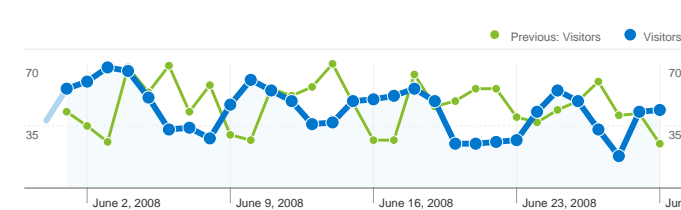

Site Usage

1,544 Visits
 Previous: 1,621 (-4.75%)

56.67% Bounce Rate
 Previous: 51.45% (10.15%)

4,935 Pageviews
 Previous: 5,515 (-10.52%)

00:02:23 Avg. Time on Site
 Previous: 00:02:32 (-6.20%)

3.20 Pages/Visit
 Previous: 3.40 (-6.05%)

67.68% % New Visits
 Previous: 70.76% (-4.35%)

Visitors Overview

Visitors
1,167

Map Overlay world

Traffic Sources Overview

Content Overview		
Pages	Pageviews	% Pageviews
/Document1.aspx?id=6		
May 1, 2008 - May 31, 2008	901	16.34%
Jun 1, 2008 - Jun 30, 2008	883	17.89%
% Change	-2.00%	-2.00%
/NewsItem.aspx?id=2062		
May 1, 2008 - May 31, 2008	199	3.61%
Jun 1, 2008 - Jun 30, 2008	159	3.22%
% Change	-20.10%	-20.10%
/Document1.aspx?id=489		
May 1, 2008 - May 31, 2008	91	1.65%
Jun 1, 2008 - Jun 30, 2008	103	2.09%
% Change	13.19%	13.19%
/Document1.aspx?id=23		
May 1, 2008 - May 31, 2008	125	2.27%
Jun 1, 2008 - Jun 30, 2008	100	2.03%
% Change	-20.00%	-20.00%
/Document1.aspx?id=690		
May 1, 2008 - May 31, 2008	108	1.96%
Jun 1, 2008 - Jun 30, 2008	97	1.97%
% Change	-10.19%	-10.19%

1,167 people visited this site

 **1,544 Visits**
Previous: 1,621 (-4.75%)

 **1,167 Absolute Unique Visitors**
Previous: 1,260 (-7.38%)

 **4,935 Pageviews**
Previous: 5,515 (-10.52%)

 **3.20 Average Pageviews**
Previous: 3.40 (-6.05%)

1 - 10 of 58

Pages on this site were viewed a total of 4,935 times

 **4,935 Pageviews**
Previous: 5,515 (-10.52%)

 **3,834 Unique Views**
Previous: 4,257 (-9.94%)

 **56.67% Bounce Rate**
Previous: 51.45% (10.15%)