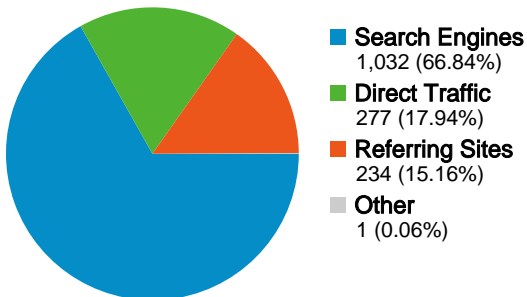

Site Usage

1,544 Visits
 Previous: 1,621 (-4.75%)

56.67% Bounce Rate
 Previous: 51.45% (10.15%)

4,935 Pageviews
 Previous: 5,515 (-10.52%)

00:02:23 Avg. Time on Site
 Previous: 00:02:32 (-6.20%)

3.20 Pages/Visit
 Previous: 3.40 (-6.05%)

67.68% % New Visits
 Previous: 70.76% (-4.35%)

Visitors Overview

Visitors
1,167

Map Overlay world

Traffic Sources Overview

Content Overview		
Pages	Pageviews	% Pageviews
/Document1.aspx?id=6		
May 1, 2008 - May 31, 2008	901	16.34%
Jun 1, 2008 - Jun 30, 2008	883	17.89%
% Change	-2.00%	-2.00%
/NewsItem.aspx?id=2062		
May 1, 2008 - May 31, 2008	199	3.61%
Jun 1, 2008 - Jun 30, 2008	159	3.22%
% Change	-20.10%	-20.10%
/Document1.aspx?id=489		
May 1, 2008 - May 31, 2008	91	1.65%
Jun 1, 2008 - Jun 30, 2008	103	2.09%
% Change	13.19%	13.19%
/Document1.aspx?id=23		
May 1, 2008 - May 31, 2008	125	2.27%
Jun 1, 2008 - Jun 30, 2008	100	2.03%
% Change	-20.00%	-20.00%
/Document1.aspx?id=690		
May 1, 2008 - May 31, 2008	108	1.96%
Jun 1, 2008 - Jun 30, 2008	97	1.97%
% Change	-10.19%	-10.19%

1,167 people visited this site

 **1,544 Visits**
Previous: 1,621 (-4.75%)

 **1,167 Absolute Unique Visitors**
Previous: 1,260 (-7.38%)

 **4,935 Pageviews**
Previous: 5,515 (-10.52%)

 **3.20 Average Pageviews**
Previous: 3.40 (-6.05%)

Traffic Sources Overview

Jun 1, 2008 - Jun 30, 2008
Comparing to: May 1, 2008 - May 31, 2008

All traffic sources sent a total of 1,544 visits

17.94% Direct Traffic
Previous: 15.98% (12.28%)

15.16% Referring Sites
Previous: 15.42% (-1.73%)