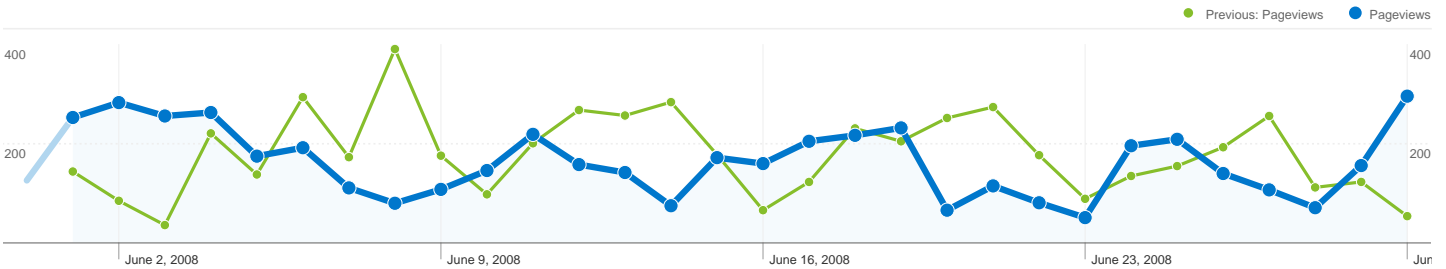

Pages on this site were viewed a total of 4,935 times

4,935 Pageviews
Previous: 5,515 (-10.52%)

3,834 Unique Views
Previous: 4,257 (-9.94%)

56.67% Bounce Rate
Previous: 51.45% (10.15%)

Top Content

Pages	Pageviews	% Pageviews
/Document1.aspx?id=6		
May 1, 2008 - May 31, 2008	901	16.34%
Jun 1, 2008 - Jun 30, 2008	883	17.89%
% Change	-2.00%	-2.00%
/NewsItem.aspx?id=2062		
May 1, 2008 - May 31, 2008	199	3.61%
Jun 1, 2008 - Jun 30, 2008	159	3.22%
% Change	-20.10%	-20.10%
/Document1.aspx?id=489		
May 1, 2008 - May 31, 2008	91	1.65%
Jun 1, 2008 - Jun 30, 2008	103	2.09%
% Change	13.19%	13.19%
/Document1.aspx?id=23		
May 1, 2008 - May 31, 2008	125	2.27%
Jun 1, 2008 - Jun 30, 2008	100	2.03%
% Change	-20.00%	-20.00%
/Document1.aspx?id=690		
May 1, 2008 - May 31, 2008	108	1.96%