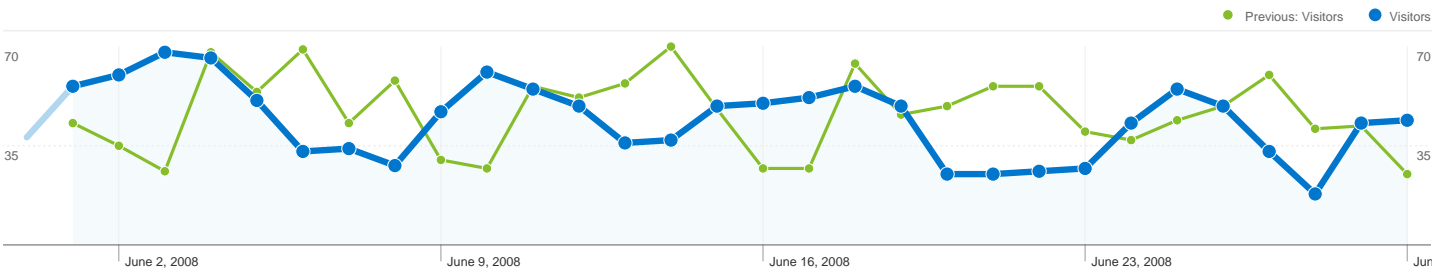

Site Usage

1,544 Visits
 Previous: 1,621 (-4.75%)

56.67% Bounce Rate
 Previous: 51.45% (10.15%)

4,935 Pageviews
 Previous: 5,515 (-10.52%)

00:02:23 Avg. Time on Site
 Previous: 00:02:32 (-6.20%)

3.20 Pages/Visit
 Previous: 3.40 (-6.05%)

67.68% % New Visits
 Previous: 70.76% (-4.35%)

Visitors Overview

Visitors
1,167

Map Overlay world

Traffic Sources Overview

Content Overview		
Pages	Pageviews	% Pageviews
/Document1.aspx?id=6		
May 1, 2008 - May 31, 2008	901	16.34%
Jun 1, 2008 - Jun 30, 2008	883	17.89%
% Change	-2.00%	-2.00%
/NewsItem.aspx?id=2062		
May 1, 2008 - May 31, 2008	199	3.61%
Jun 1, 2008 - Jun 30, 2008	159	3.22%
% Change	-20.10%	-20.10%
/Document1.aspx?id=489		
May 1, 2008 - May 31, 2008	91	1.65%
Jun 1, 2008 - Jun 30, 2008	103	2.09%
% Change	13.19%	13.19%
/Document1.aspx?id=23		
May 1, 2008 - May 31, 2008	125	2.27%
Jun 1, 2008 - Jun 30, 2008	100	2.03%
% Change	-20.00%	-20.00%
/Document1.aspx?id=690		
May 1, 2008 - May 31, 2008	108	1.96%
Jun 1, 2008 - Jun 30, 2008	97	1.97%
% Change	-10.19%	-10.19%

1,167 people visited this site

 **1,544 Visits**
Previous: 1,621 (-4.75%)

 **1,167 Absolute Unique Visitors**
Previous: 1,260 (-7.38%)

 **4,935 Pageviews**
Previous: 5,515 (-10.52%)

 **3.20 Average Pageviews**
Previous: 3.40 (-6.05%)

Traffic Sources Overview

Jun 1, 2008 - Jun 30, 2008
Comparing to: May 1, 2008 - May 31, 2008

All traffic sources sent a total of 1,544 visits

17.94% Direct Traffic
Previous: 15.98% (12.28%)

15.16% Referring Sites
Previous: 15.42% (-1.73%)