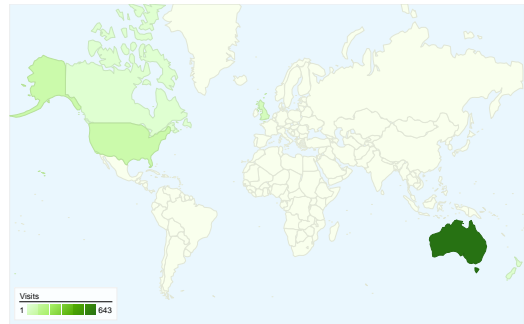

Site Usage

 **874 Visits**
 Previous: 0 (0.00%)

 **58.12% Bounce Rate**
 Previous: 0.00% (0.00%)

 **3,052 Pageviews**
 Previous: 0 (0.00%)

 **00:02:12 Avg. Time on Site**
 Previous: 00:00:00 (0.00%)

 **3.49 Pages/Visit**
 Previous: 0.00 (0.00%)

 **78.95% % New Visits**
 Previous: 0.00% (0.00%)

Visitors Overview

Map Overlay world

Traffic Sources Overview

Content Overview		
Pages	Pageviews	% Pageviews
/Document1.aspx?id=6		
Dec 1, 2007 - Dec 31, 2007	0	0.00%
Jan 1, 2008 - Jan 31, 2008	465	15.24%
% Change	0.00%	0.00%
/NewsItem.aspx?id=2062		
Dec 1, 2007 - Dec 31, 2007	0	0.00%
Jan 1, 2008 - Jan 31, 2008	103	3.37%
% Change	0.00%	0.00%
/Document1.aspx?id=690		
Dec 1, 2007 - Dec 31, 2007	0	0.00%
Jan 1, 2008 - Jan 31, 2008	94	3.08%
% Change	0.00%	0.00%
/Document1.aspx?id=23		
Dec 1, 2007 - Dec 31, 2007	0	0.00%
Jan 1, 2008 - Jan 31, 2008	70	2.29%
% Change	0.00%	0.00%
/ListDocuments.aspx?id=49		
Dec 1, 2007 - Dec 31, 2007	0	0.00%
Jan 1, 2008 - Jan 31, 2008	63	2.06%
% Change	0.00%	0.00%

690 people visited this site

 **874 Visits**
Previous: 0 (0.00%)

 **690 Absolute Unique Visitors**
Previous: 0 (0.00%)

 **3,052 Pageviews**
Previous: 0 (0.00%)

 **3.49 Average Pageviews**
Previous: 0.00 (0.00%)

Traffic Sources Overview

All traffic sources sent a total of 874 visits

-  **26.66% Direct Traffic**
Previous: 0.00% (0.00%)
-  **17.05% Referring Sites**
Previous: 0.00% (0.00%)
-  **56.29% Search Engines**
Previous: 0.00% (0.00%)