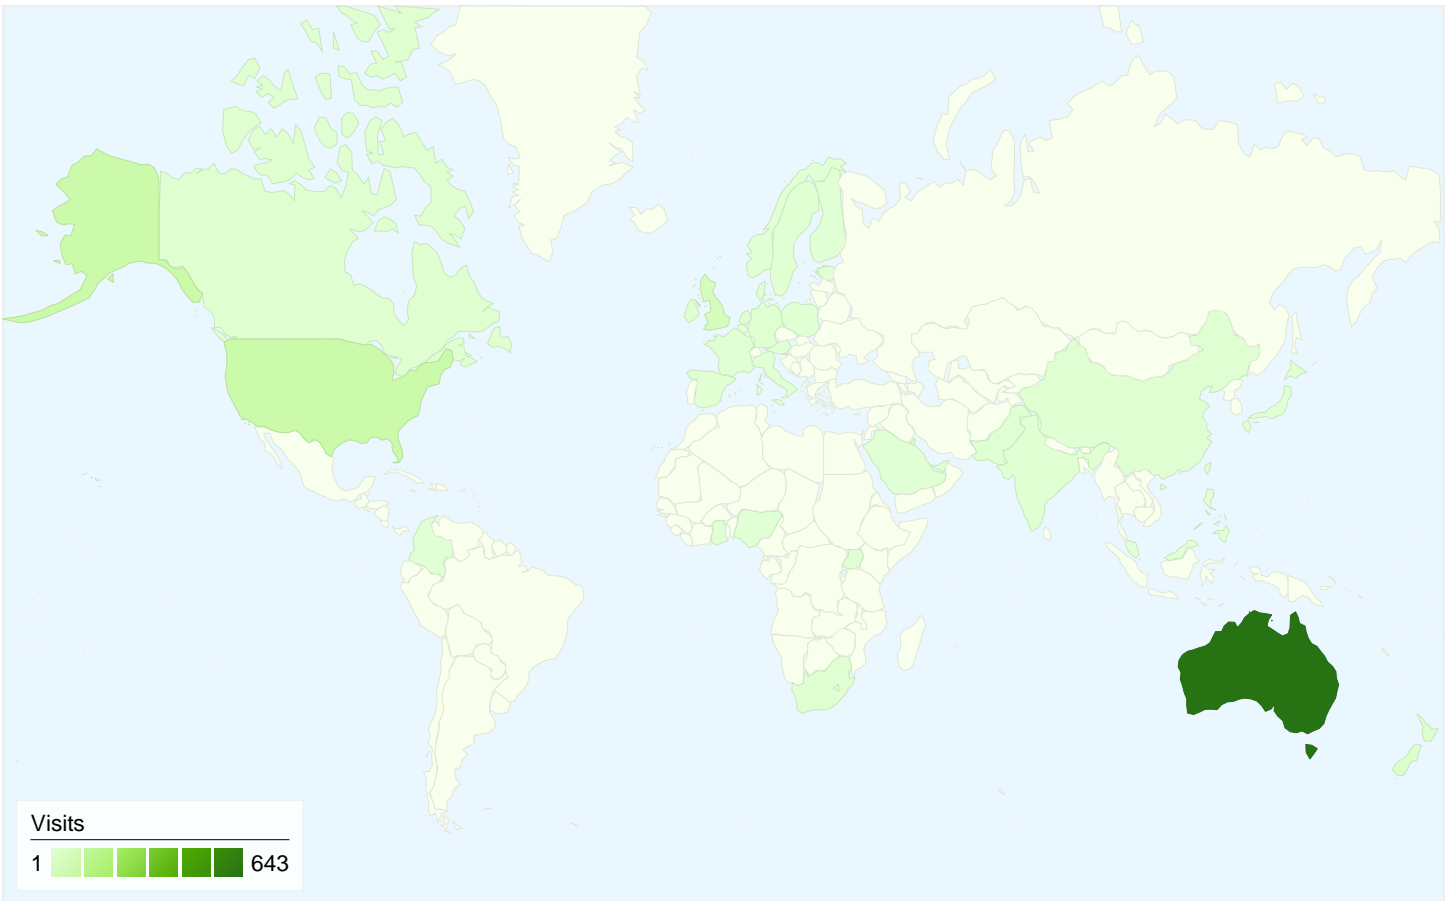

874 visits came from 39 countries/territories

Site Usage

Visits	Pages/Visit	Avg. Time on Site	% New Visits	Bounce Rate	
874 Previous: 0 (0.00%)	3.49 Previous: 0.00 (0.00%)	00:02:12 Previous: 00:00:00 (0.00%)	78.60% Previous: 0.00% (0.00%)	58.12% Previous: 0.00% (0.00%)	
Country/Territory	Visits	Pages/Visit	Avg. Time on Site	% New Visits	Bounce Rate
Australia					
Dec 1, 2007 - Dec 31, 2007	0	0.00	00:00:00	0.00%	0.00%
Jan 1, 2008 - Jan 31, 2008	643	3.69	00:02:21	73.09%	56.14%
% Change	100.00%	100.00%	100.00%	100.00%	100.00%
United States					
Dec 1, 2007 - Dec 31, 2007	0	0.00	00:00:00	0.00%	0.00%
Jan 1, 2008 - Jan 31, 2008	80	2.18	00:01:08	96.25%	73.75%
% Change	100.00%	100.00%	100.00%	100.00%	100.00%
United Kingdom					
Dec 1, 2007 - Dec 31, 2007	0	0.00	00:00:00	0.00%	0.00%