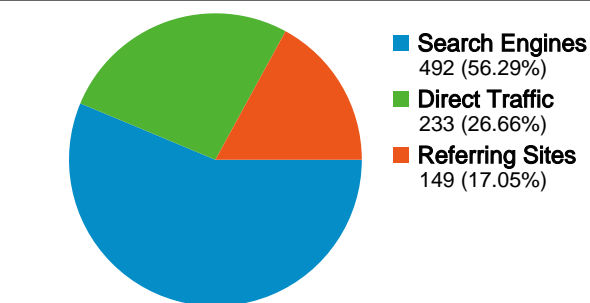

Site Usage

 **874 Visits**
 Previous: 0 (0.00%)

 **58.12% Bounce Rate**
 Previous: 0.00% (0.00%)

 **3,052 Pageviews**
 Previous: 0 (0.00%)

 **00:02:12 Avg. Time on Site**
 Previous: 00:00:00 (0.00%)

 **3.49 Pages/Visit**
 Previous: 0.00 (0.00%)

 **78.95% % New Visits**
 Previous: 0.00% (0.00%)

Visitors Overview

Map Overlay world

Traffic Sources Overview

Content Overview		
Pages	Pageviews	% Pageviews
/Document1.aspx?id=6		
Dec 1, 2007 - Dec 31, 2007	0	0.00%
Jan 1, 2008 - Jan 31, 2008	465	15.24%
% Change	0.00%	0.00%
/NewsItem.aspx?id=2062		
Dec 1, 2007 - Dec 31, 2007	0	0.00%
Jan 1, 2008 - Jan 31, 2008	103	3.37%
% Change	0.00%	0.00%
/Document1.aspx?id=690		
Dec 1, 2007 - Dec 31, 2007	0	0.00%
Jan 1, 2008 - Jan 31, 2008	94	3.08%
% Change	0.00%	0.00%
/Document1.aspx?id=23		
Dec 1, 2007 - Dec 31, 2007	0	0.00%
Jan 1, 2008 - Jan 31, 2008	70	2.29%
% Change	0.00%	0.00%
/ListDocuments.aspx?id=49		
Dec 1, 2007 - Dec 31, 2007	0	0.00%
Jan 1, 2008 - Jan 31, 2008	63	2.06%
% Change	0.00%	0.00%

690 people visited this site

 **874 Visits**
Previous: 0 (0.00%)

 **690 Absolute Unique Visitors**
Previous: 0 (0.00%)

 **3,052 Pageviews**
Previous: 0 (0.00%)

 **3.49 Average Pageviews**
Previous: 0.00 (0.00%)

Traffic Sources Overview

All traffic sources sent a total of 874 visits

-  **26.66% Direct Traffic**
Previous: 0.00% (0.00%)
-  **17.05% Referring Sites**
Previous: 0.00% (0.00%)
-  **56.29% Search Engines**
Previous: 0.00% (0.00%)