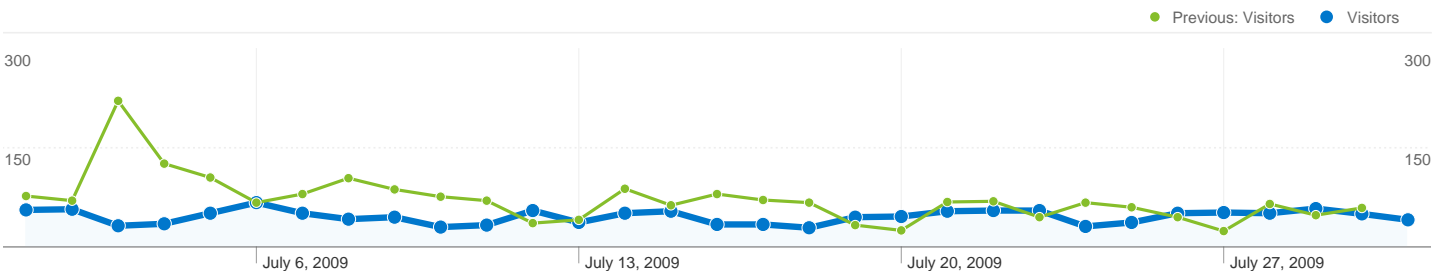

Site Usage

1,568 Visits

Previous: 2,403 (-34.75%)

55.23% Bounce Rate

Previous: 58.09% (-4.93%)

4,944 Pageviews

Previous: 7,365 (-32.87%)

00:02:22 Avg. Time on Site

Previous: 00:02:31 (-5.70%)

3.15 Pages/Visit

Previous: 3.06 (2.88%)

72.77% % New Visits

Previous: 69.58% (4.58%)

Visitors Overview

Visitors
1,286

Map Overlay world

1,286 people visited this site

 **1,568 Visits**
Previous: 2,403 (-34.75%)

 **1,286 Absolute Unique Visitors**
Previous: 1,901 (-32.35%)

 **4,944 Pageviews**
Previous: 7,365 (-32.87%)

 **3.15 Average Pageviews**
Previous: 3.06 (2.88%)

1 - 10 of 64

Pages on this site were viewed a total of 4,944 times

4,944 Pageviews
Previous: 7,365 (-32.87%)

3,947 Unique Views
Previous: 5,909 (-33.20%)

55.23% Bounce Rate
Previous: 58.09% (-4.93%)

Top Content