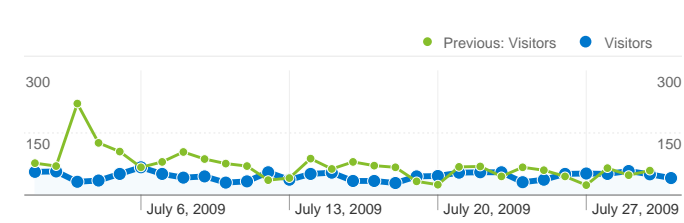

Site Usage

1,568 Visits

Previous: 2,403 (-34.75%)

55.23% Bounce Rate

Previous: 58.09% (-4.93%)

4,944 Pageviews

Previous: 7,365 (-32.87%)

00:02:22 Avg. Time on Site

Previous: 00:02:31 (-5.70%)

3.15 Pages/Visit

Previous: 3.06 (2.88%)

72.77% % New Visits

Previous: 69.58% (4.58%)

Visitors Overview

Visitors
1,286

Map Overlay world

1,286 people visited this site

 **1,568 Visits**
Previous: 2,403 (-34.75%)

 **1,286 Absolute Unique Visitors**
Previous: 1,901 (-32.35%)

 **4,944 Pageviews**
Previous: 7,365 (-32.87%)

 **3.15 Average Pageviews**
Previous: 3.06 (2.88%)

1 - 10 of 64

Pages on this site were viewed a total of 4,944 times

4,944 Pageviews
Previous: 7,365 (-32.87%)

3,947 Unique Views
Previous: 5,909 (-33.20%)

55.23% Bounce Rate
Previous: 58.09% (-4.93%)

Top Content