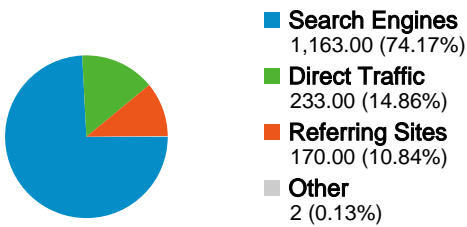

Traffic Sources Overview