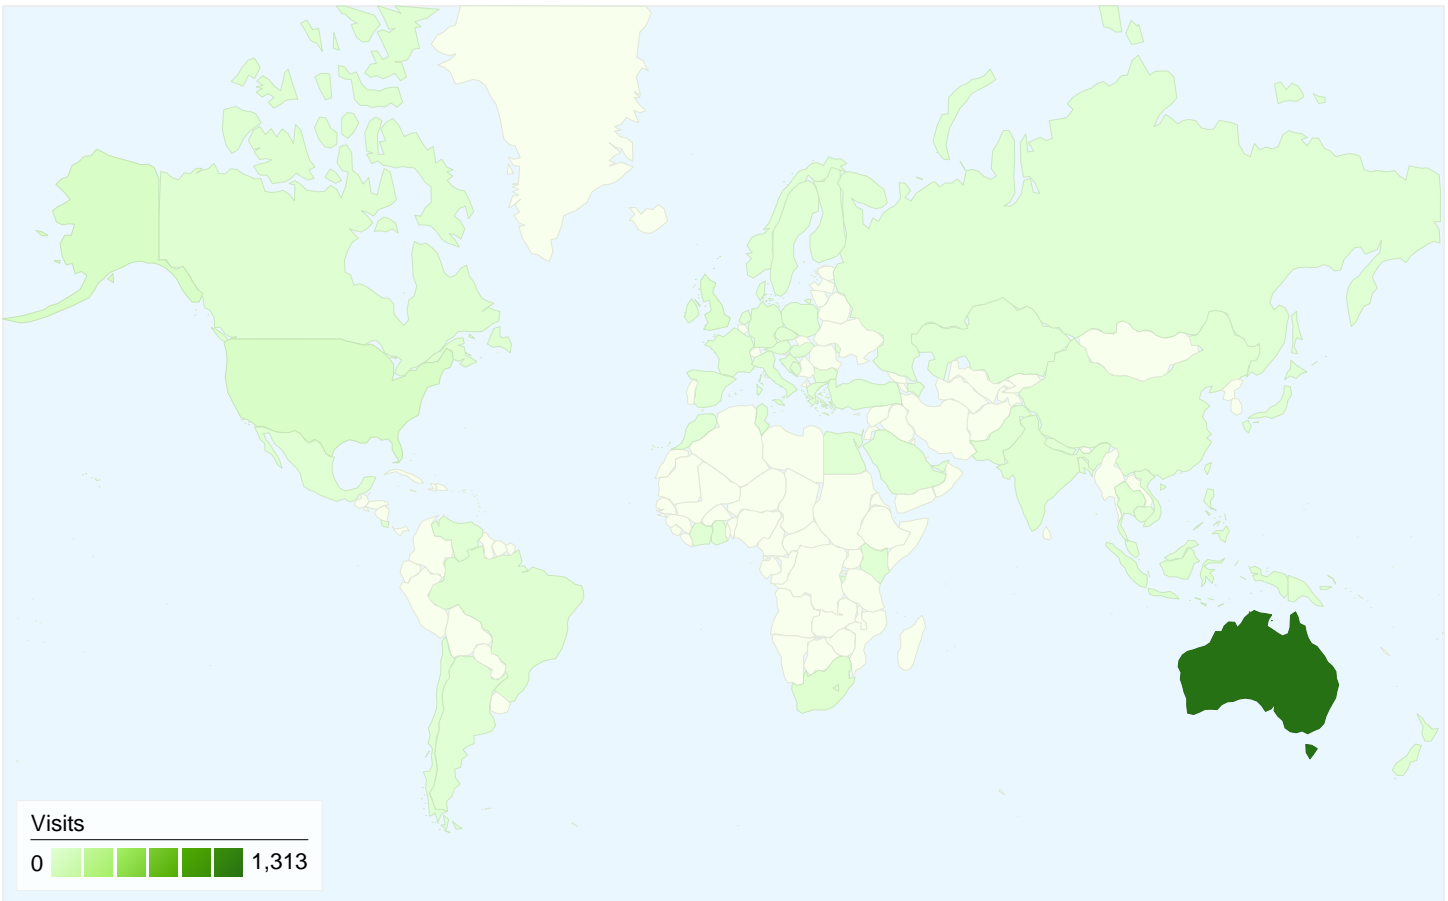

1,568 visits came from 64 countries/territories

Site Usage						
Visits	Pages/Visit	Avg. Time on Site	% New Visits	Bounce Rate		
1,568 Previous: 2,403 (-34.75%)	3.15 Previous: 3.06 (2.88%)	00:02:22 Previous: 00:02:31 (-5.70%)	72.96% Previous: 69.79% (4.54%)	55.23% Previous: 58.09% (-4.93%)		
Country/Territory	Visits	Pages/Visit	Avg. Time on Site	% New Visits	Bounce Rate	
Australia						
July 1, 2009 - July 31, 2009	1,313	3.36	00:02:35	69.54%	52.70%	
June 1, 2009 - June 30, 2009	2,036	3.15	00:02:33	67.09%	56.39%	
% Change	-35.51%	6.76%	1.12%	3.64%	-6.53%	
United States						
July 1, 2009 - July 31, 2009	56	2.09	00:01:17	94.64%	71.43%	
June 1, 2009 - June 30, 2009	101	2.08	00:01:46	91.09%	75.25%	
% Change	-44.55%	0.48%	-27.42%	3.90%	-5.08%	
United Kingdom						
July 1, 2009 - July 31, 2009	32	2.91	00:02:48	90.62%	50.00%