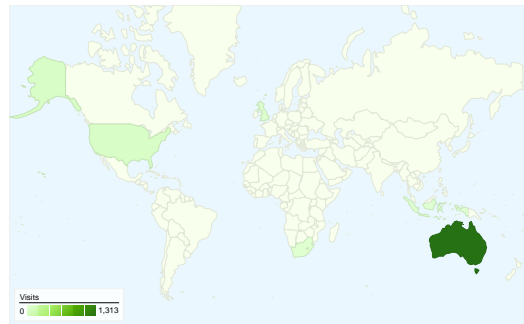

Previous: 00:02:31 (-5.70%)

3.15 Pages/Visit

Previous: 3.06 (2.88%)

72.77% % New Visits

Previous: 69.58% (4.58%)

Visitors Overview

Visitors
1,286

Map Overlay world

1,286 people visited this site

 **1,568 Visits**
Previous: 2,403 (-34.75%)

 **1,286 Absolute Unique Visitors**
Previous: 1,901 (-32.35%)

 **4,944 Pageviews**
Previous: 7,365 (-32.87%)

 **3.15 Average Pageviews**
Previous: 3.06 (2.88%)

Traffic Sources Overview

Jul 1, 2009 - Jul 31, 2009
Comparing to: Jun 1, 2009 - Jun 30, 2009

All traffic sources sent a total of 1,568 visits

14.86% Direct Traffic

Previous: 26.47% (-43.86%)

10.84% Referring Sites

Top Traffic Sources

Sources	Visits	% visits
google (organic)		
Jul 1, 2009 - Jul 31, 2009	1,048	66.84%
Jun 1, 2009 - Jun 30, 2009	1,377	57.30%
% Change	-23.89%	16.64%
(direct) ((none))		
Jul 1, 2009 - Jul 31, 2009	233	14.86%
Jun 1, 2009 - Jun 30, 2009	636	26.47%
% Change	-63.36%	-43.86%
bing (organic)		
Jul 1, 2009 - Jul 31, 2009	50	3.19%
Jun 1, 2009 - Jun 30, 2009	58	2.41%
% Change	-13.79%	32.11%
narrabri.net (referral)		
Jul 1, 2009 - Jul 31, 2009	35	2.23%
Jun 1, 2009 - Jun 30, 2009	42	1.75%
% Change	-16.67%	27.71%
yahoo (organic)		