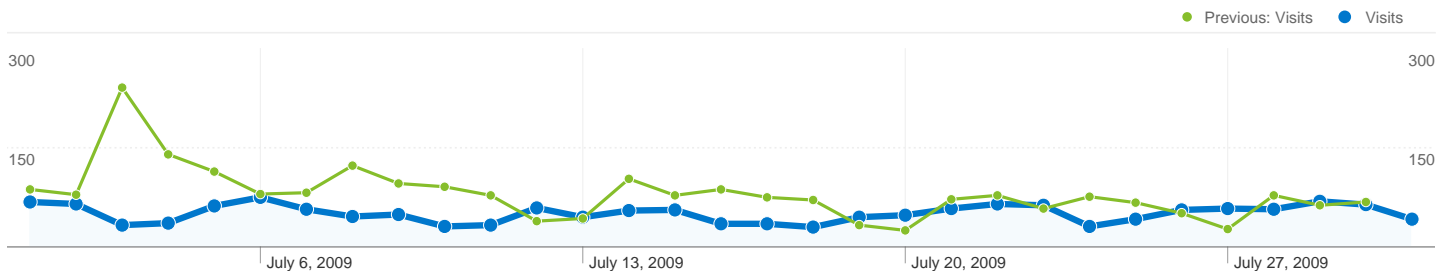

1,286 people visited this site

 **1,568 Visits**
Previous: 2,403 (-34.75%)

 **1,286 Absolute Unique Visitors**
Previous: 1,901 (-32.35%)

 **4,944 Pageviews**
Previous: 7,365 (-32.87%)

 **3.15 Average Pageviews**
Previous: 3.06 (2.88%)

 **00:02:22 Time on Site**
Previous: 00:02:31 (-5.70%)

 **55.23% Bounce Rate**
Previous: 58.09% (-4.93%)

 **72.77% New Visits**
Previous: 69.58% (4.58%)

Technical Profile

Browser	Visits	% visits
Internet Explorer		
Jul 1, 2009 - Jul 31, 2009	1,179	75.19%
Jun 1, 2009 - Jun 30, 2009	1,813	75.45%
% Change	-34.97%	-0.34%
Firefox		
Jul 1, 2009 - Jul 31, 2009	270	17.22%
Jun 1, 2009 - Jun 30, 2009	420	17.48%
% Change	-35.71%	-1.48%

Connection Speed	Visits	% visits
Unknown		
Jul 1, 2009 - Jul 31, 2009	1,047	66.77%
Jun 1, 2009 - Jun 30, 2009	1,527	63.55%
% Change	-31.43%	5.08%
DSL		
Jul 1, 2009 - Jul 31, 2009	248	15.82%
Jun 1, 2009 - Jun 30, 2009	375	15.61%
% Change	-33.87%	1.35%

Traffic Sources Overview

Jul 1, 2009 - Jul 31, 2009
Comparing to: Jun 1, 2009 - Jun 30, 2009

All traffic sources sent a total of 1,568 visits

14.86% Direct Traffic

Previous: 26.47% (-43.86%)

10.84% Referring Sites