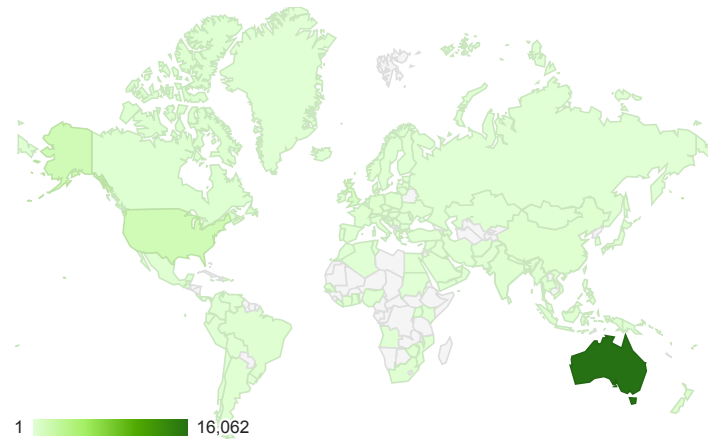

■ **69.88% New Visitor**
14,294 Visits

■ **30.11% Returning Visitor**
6,161 Visits

New Visits

● New Visits

Visits

Avg. Visit Duration and Pages / Visit

● Avg. Visit Duration ● Pages / Visit

Unique Visitors

● Unique Visitors

Visits by Browser

Browser	Visits
Internet Explorer	15,952
Firefox	3,269
Safari	683
Opera	171
Mozilla	166
Chrome	83

Bounce Rate

● Bounce Rate

Revenue

● Revenue

Goal Completions