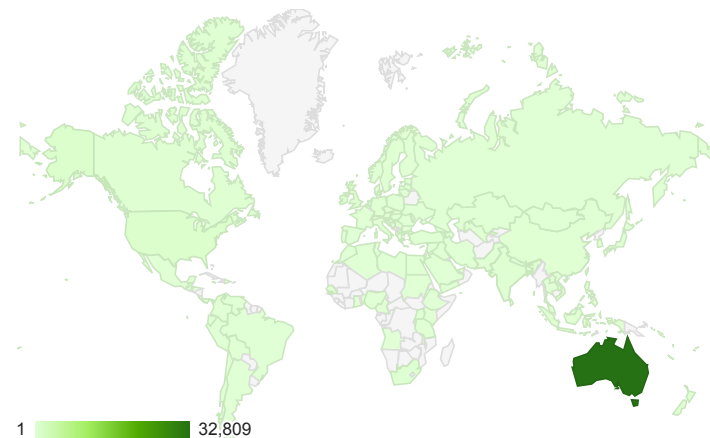

50.36% Returning Visitor

18,297 Visits

49.63% New Visitor

18,033 Visits

New Visits

New Visits

Visits

Avg. Visit Duration and Pages / Visit

Avg. Visit Duration | Pages / Visit

Unique Visitors

Unique Visitors

Visits by Browser

Browser	Visits
Internet Explorer	21,113
Safari	5,370
Chrome	4,462
Firefox	3,685
Android Browser	962
Mozilla Compatible Agent	261